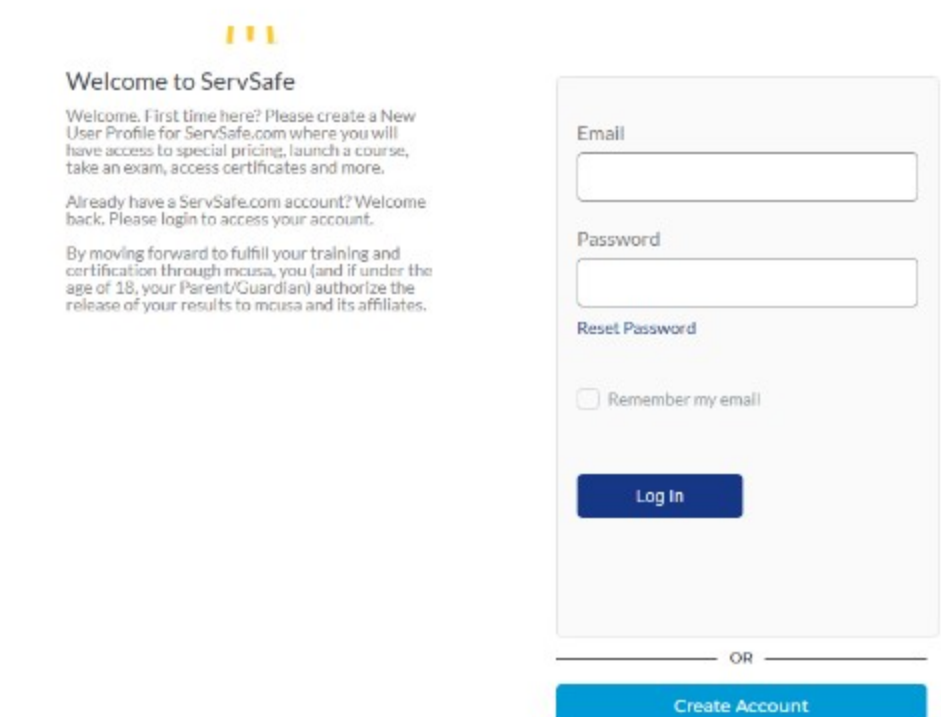

How to set up a new Servsafe account.

SERVING DELICIOUS, FRESH MEALS WHILE ENSURING THE SAFETY & QUALITY TO OUR CUSTOMERS.

Have employee go to GBSRestaurant.com. Follow the link to ISP/Whitelist

On Whitelist in the 4th column 3rd from the bottom is Servsafe link

Have employee complete the Create account Section. The end will ask Operator, Region, Company. Have them enter Stieglitz, Chicago and McDonald's

SERVING DELICIOUS, FRESH MEALS WHILE ENSURING THE **SAFETY & QUALITY** TO OUR CUSTOMERS.